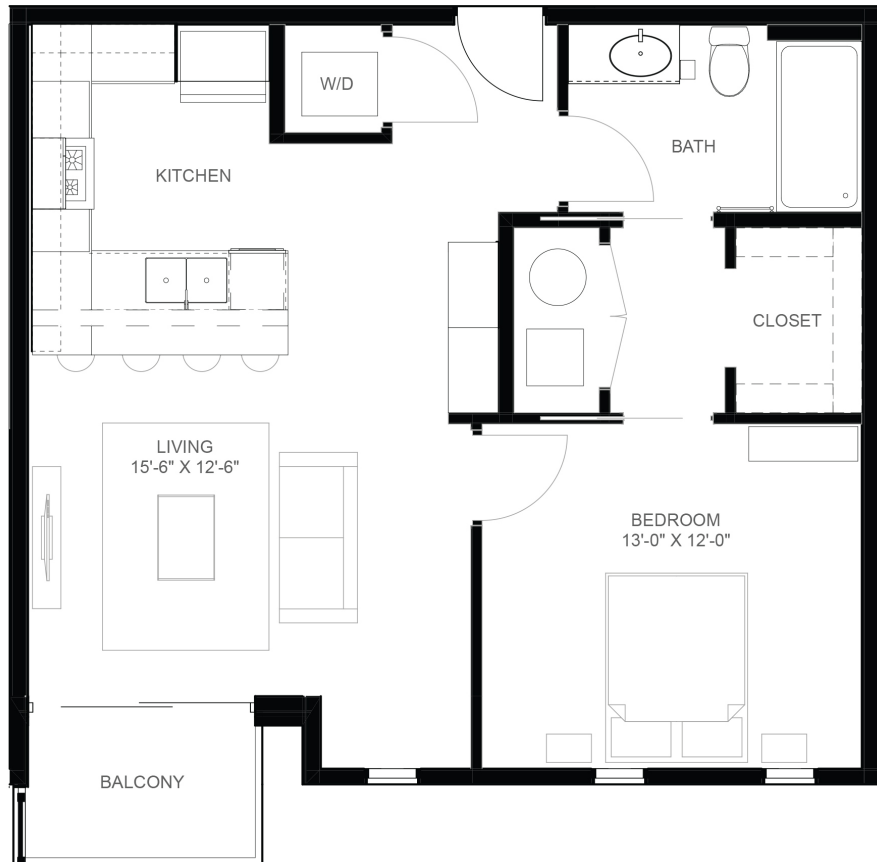

# THE NOVA

1 BEDROOM | 1 BATHROOM  
758 SF | LEVELS 2 & 3

400 SW 7th Street | Des Moines, IA 50309

515.203.6108

EdisonDSM.com

©2019 Hubbell. All Rights Reserved. Drawings are artist's renderings and not architectural blueprints. Dimensions are approximate. Dimensions and options may vary. Drawings may show upgrades that are not standard. Information subject to change without notice. Trade Secret and proprietary information per chapter 550 of Iowa code. This information is believed to be accurate and true, however cannot be guaranteed by the listing firm or agent and is not a substitute for any verification, inspection or warranty the purchaser may wish to obtain. An Equal Opportunity Company. Equal Housing Opportunity.