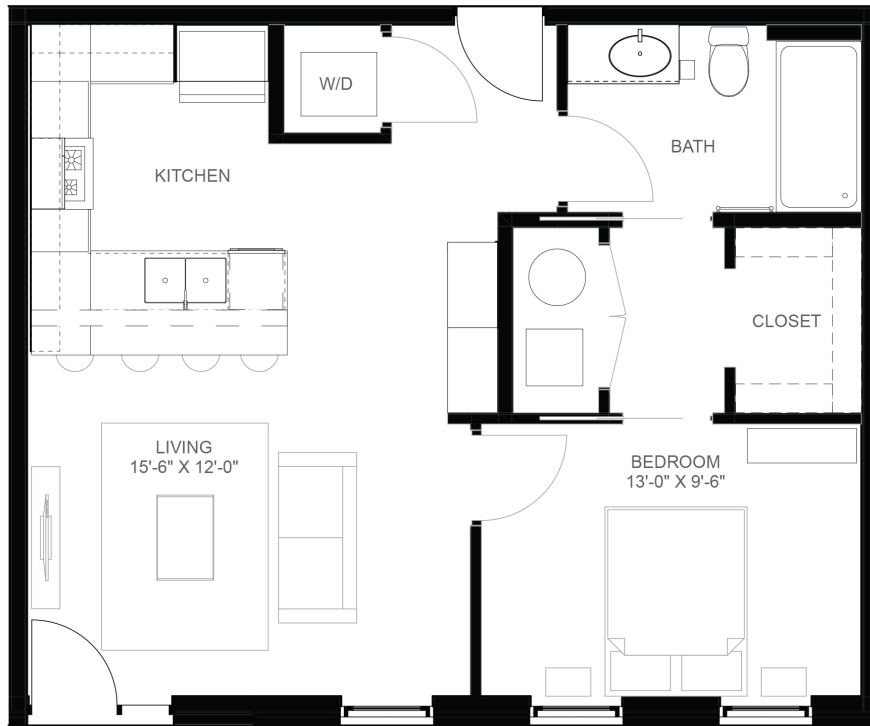

# THE NOVA

1 BEDROOM | 1 BATHROOM  
690 SF | LEVEL 1

400 SW 7th Street | Des Moines, IA 50309

515.203.6108

EdisonDSM.com

©2019 Hubbell. All Rights Reserved. Drawings are artist's renderings and not architectural blueprints. Dimensions are approximate. Dimensions and options may vary. Drawings may show upgrades that are not standard. Information subject to change without notice. Trade Secret and proprietary information per chapter 550 of Iowa code. This information is believed to be accurate and true, however cannot be guaranteed by the listing firm or agent and is not a substitute for any verification, inspection or warranty the purchaser may wish to obtain. An Equal Opportunity Company. Equal Housing Opportunity.