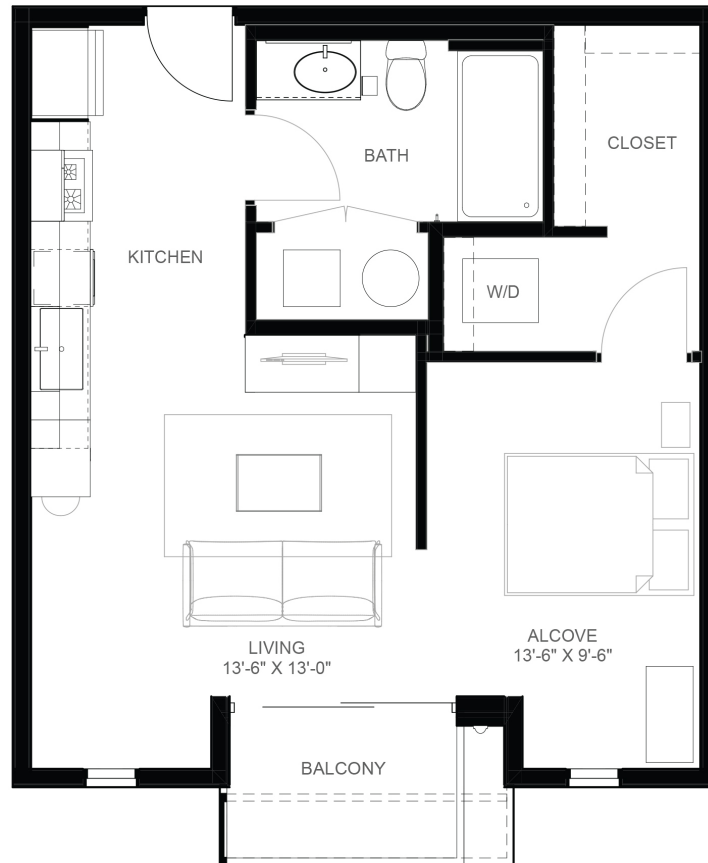

# THE VOLTA

1 BEDROOM | 1 BATHROOM  
590 SF | LEVELS 2 & 3

400 SW 7th Street | Des Moines, IA 50309

515.203.6108

EdisonDSM.com

©2019 Hubbell. All Rights Reserved. Drawings are artist's renderings and not architectural blueprints. Dimensions are approximate. Dimensions and options may vary. Drawings may show upgrades that are not standard. Information subject to change without notice. Trade Secret and proprietary information per chapter 550 of Iowa code. This information is believed to be accurate and true, however cannot be guaranteed by the listing firm or agent and is not a substitute for any verification, inspection or warranty the purchaser may wish to obtain. An Equal Opportunity Company. Equal Housing Opportunity.