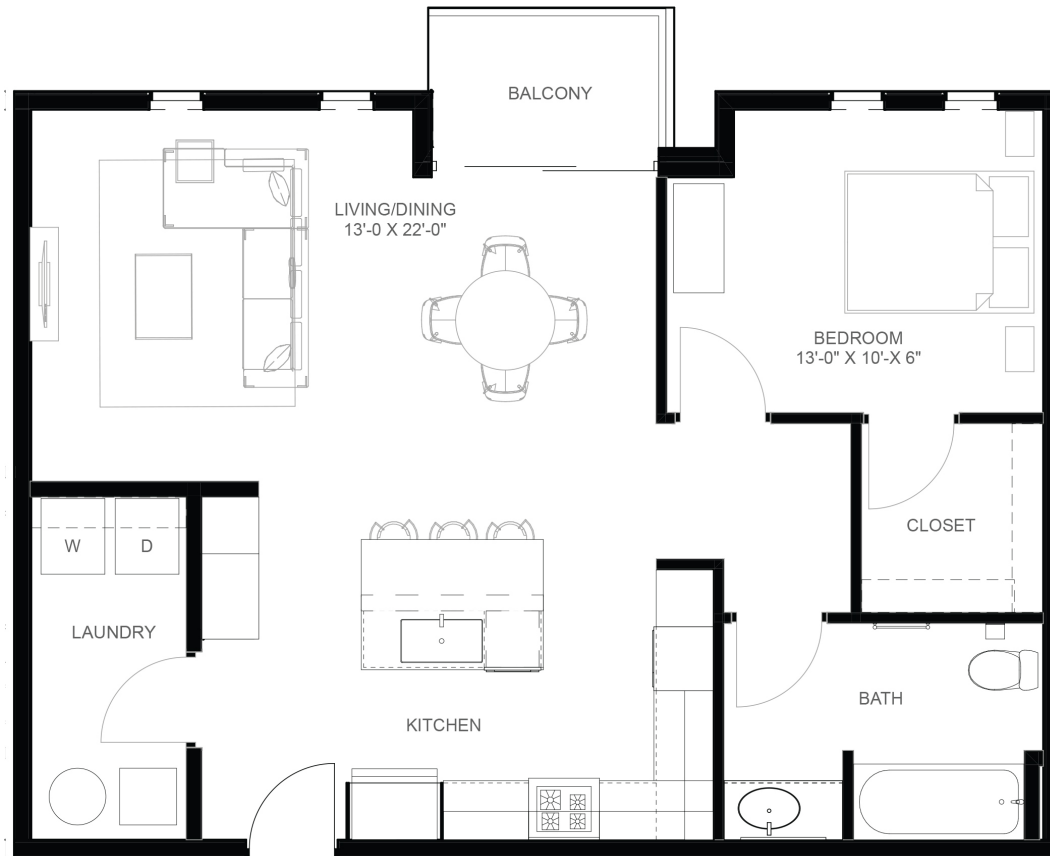

THE WATSON

1 BEDROOM | 1 BATHROOM
891 SF | LEVEL 2

400 SW 7th Street | Des Moines, IA 50309

515.203.6108

EdisonDSM.com

©2019 Hubbell. All Rights Reserved. Drawings are artist's renderings and not architectural blueprints. Dimensions are approximate. Dimensions and options may vary. Drawings may show upgrades that are not standard. Information subject to change without notice. Trade Secret and proprietary information per chapter 550 of Iowa code. This information is believed to be accurate and true, however cannot be guaranteed by the listing firm or agent and is not a substitute for any verification, inspection or warranty the purchaser may wish to obtain. An Equal Opportunity Company. Equal Housing Opportunity.