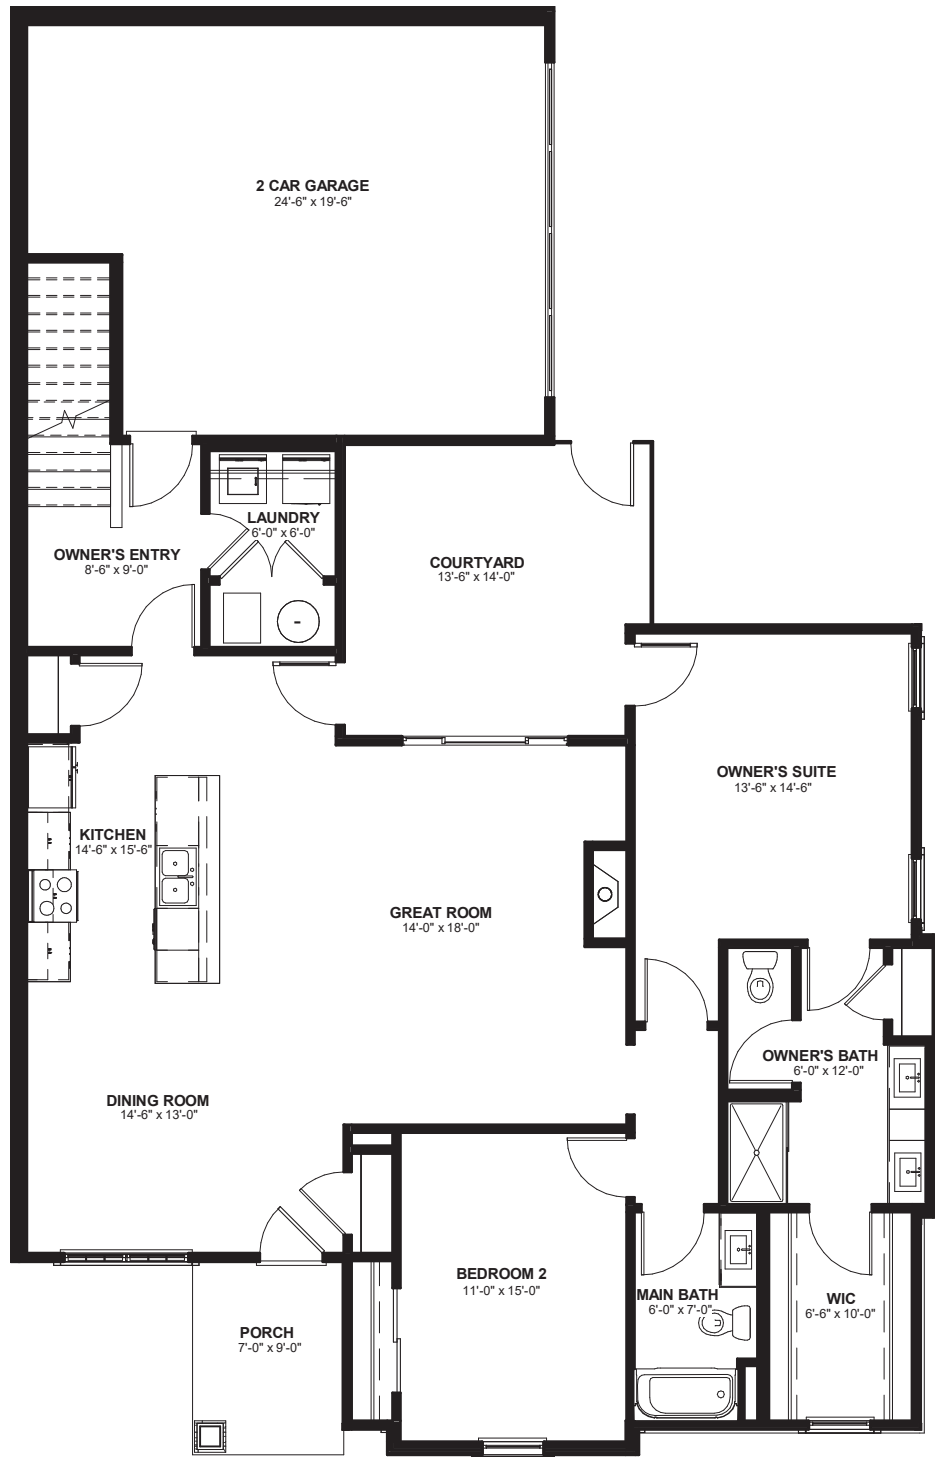

MAIN LEVEL

515.276.2349 | HubbellHomes.com
6900 Westown Parkway | West Des Moines, IA 50266